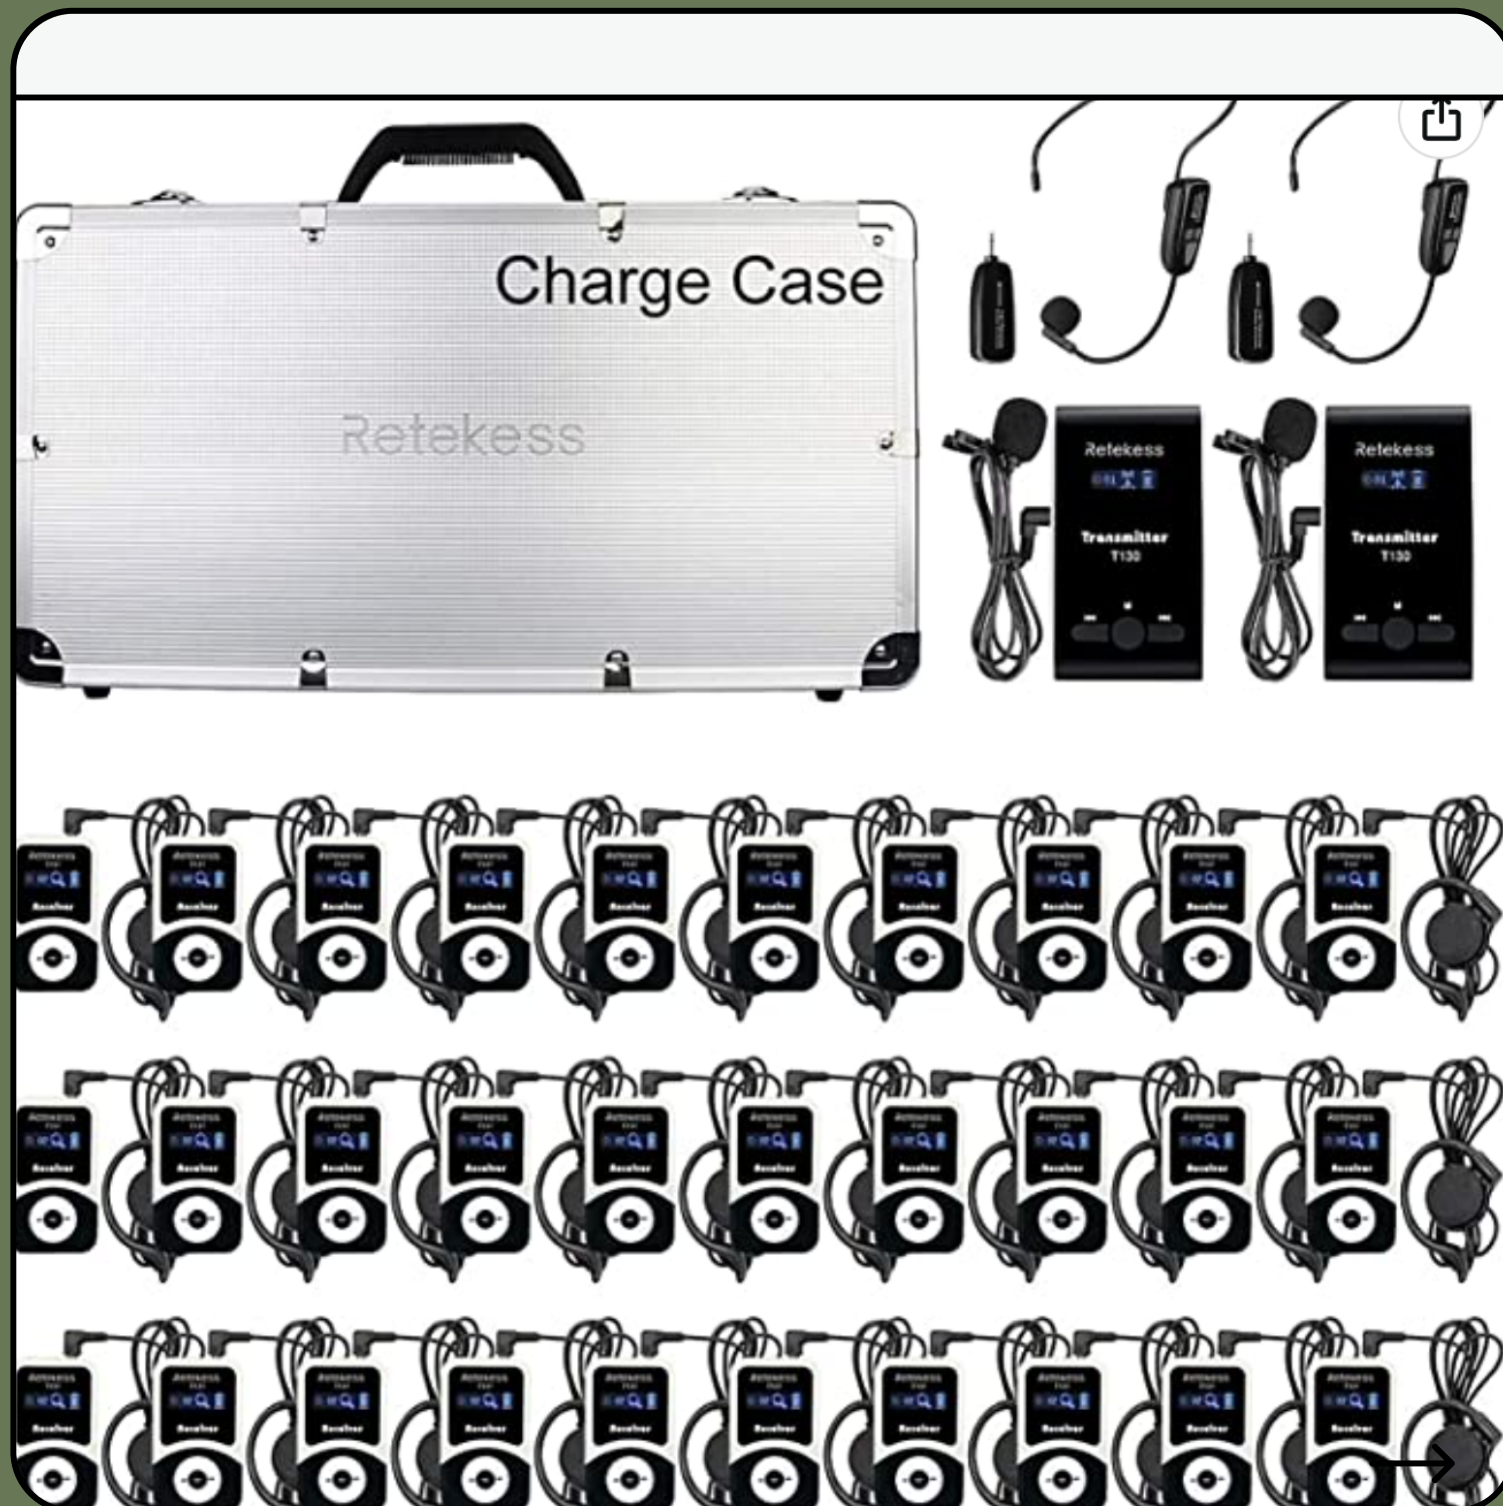

Language Interpretation Equipment Rental

Retekess T130
30 Receivers, 2 Transmitters

Retekess T130

Case of 2 Transmitter 30 Receiver 1 Charging Case, 2 TT123 Wireless Microphone Headset

32 SLOT CHARGING BASE

AC110-220V,
50/60Hz

DC 5V, 7A

Aluminum
Alloy

3200g / 7lbs

MIC=AUX INPUT

Sound board

Laptop

Computer

Cell phone

(Included)

HIGH DEFINITION SOUND QUALITY

LONG RANGE TRANSMISSION

One transmitter can pair up to Countless receivers.
If you want to add more than one guide system receiver,
just DIY and fulfill your needs

MULTICHANNEL TRANSLATION

Retekess T130 Interpretation Equipment system details video:

https://www.amazon.com/vdp/05a619c92d0d41f7b24a439b124b33f9?product=B07SYHNMDF&ref=cm_sw_em_r_ib_dt_llv3DGmnlzPiD